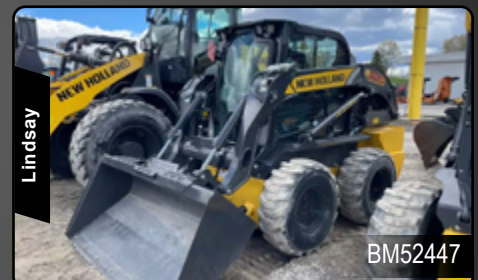

*New Holland L320 Skid Steer
Eh pilot controls, 2 Speed trans,
72" low profile bkt w/cutting edge*

$1473 for 60 months
with 10% down OAC