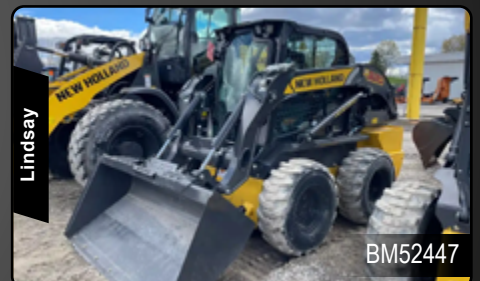

**\$1640** for 60 months  
with 10% down OAC

**Wallenstein**

IC3262

New Holland C345 Track Loader  
Enhanced High flow w/ride control,  
84" LPE bucket & cutting edge

**\$1986** for 60 months  
with 10% down OAC